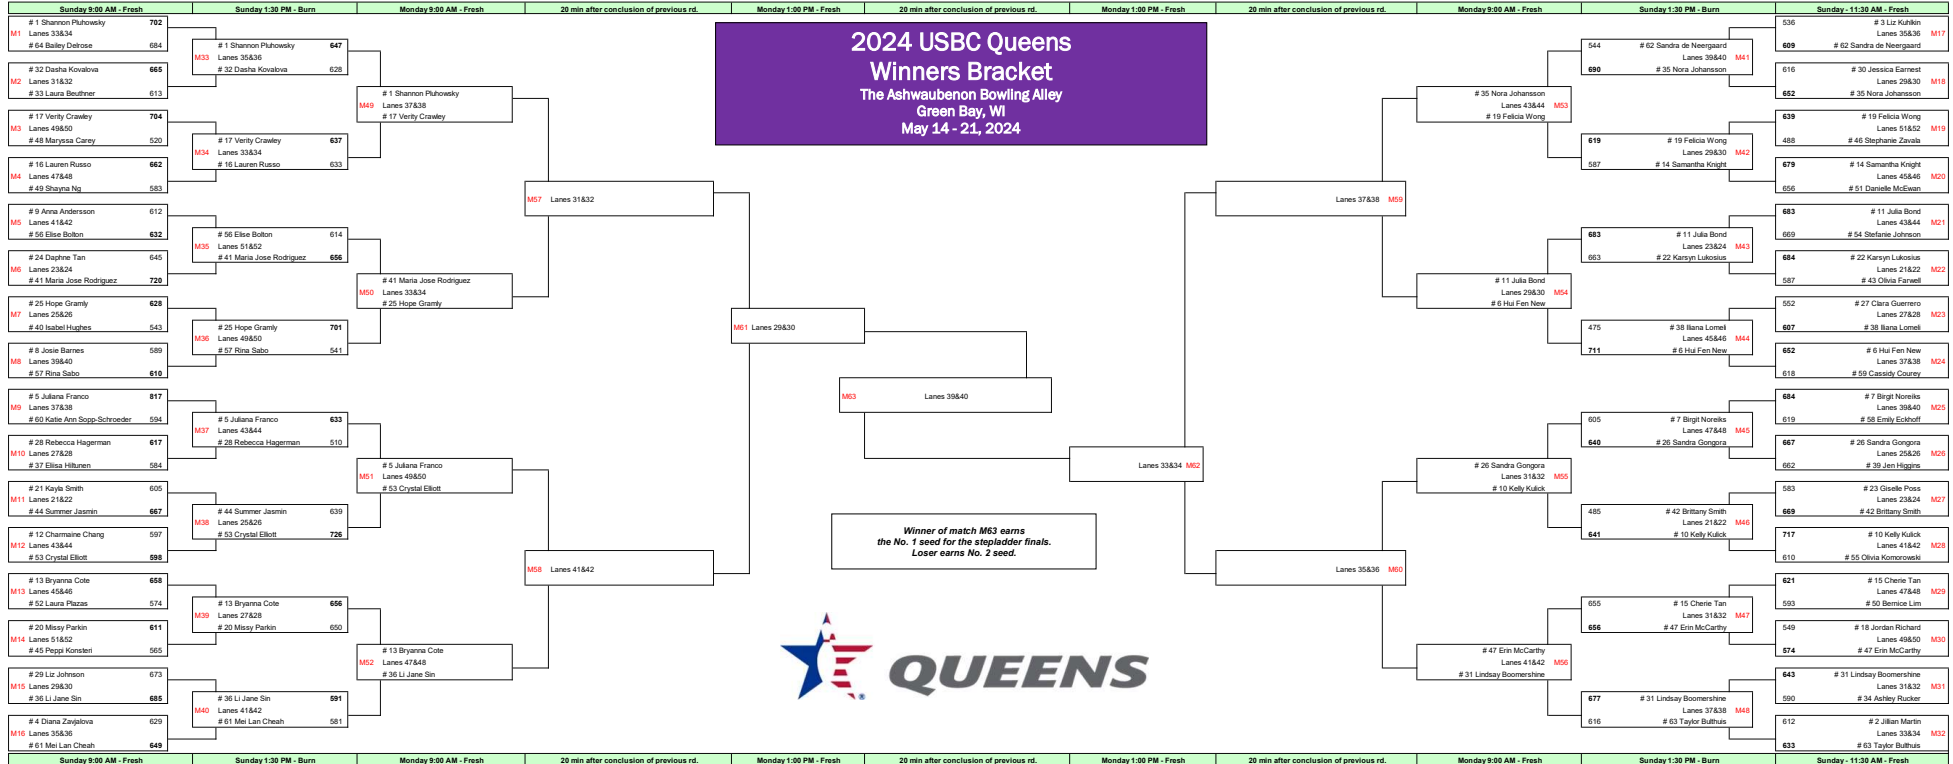

2024 USBC Queens Winners Bracket The Ashwaubenton Bowling Alley Green Bay, WI May 14 - 21, 2024

**Winner of match M63 earns
the No. 1 seed for the repechage finals.
Loser earns No. 2 seed.**