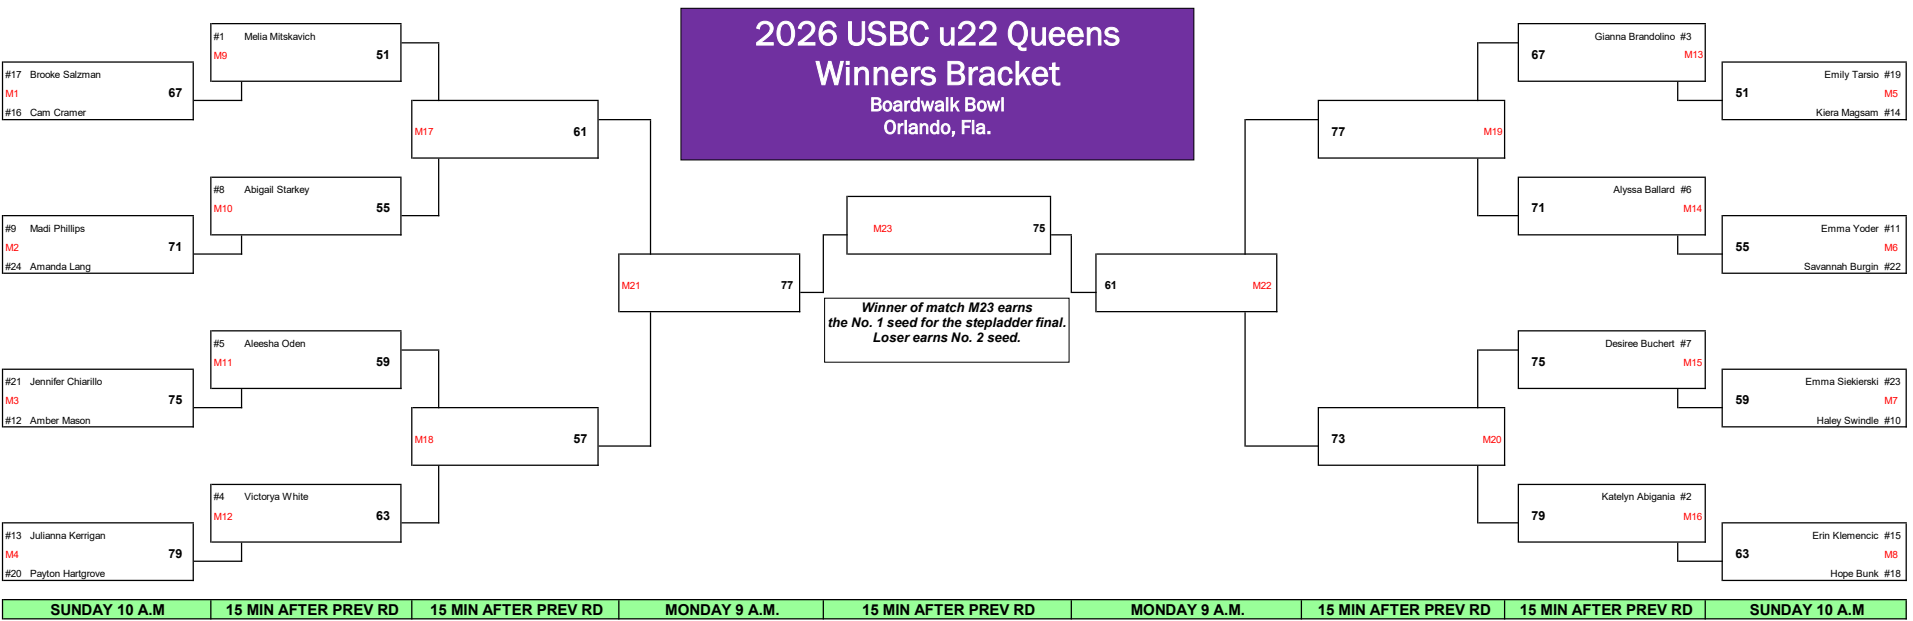

RD 1	RD 2	RD 4	RD 6	RD 7	RD 6	RD 4	RD 2	rd 1
SUNDAY 10 A.M.	15 MIN AFTER PREV RD	15 MIN AFTER PREV RD	MONDAY 9 A.M.	15 MIN AFTER PREV RD	MONDAY 9 A.M.	15 MIN AFTER PREV RD	15 MIN AFTER PREV RD	SUNDAY 10 A.M.

Stepladder Finals