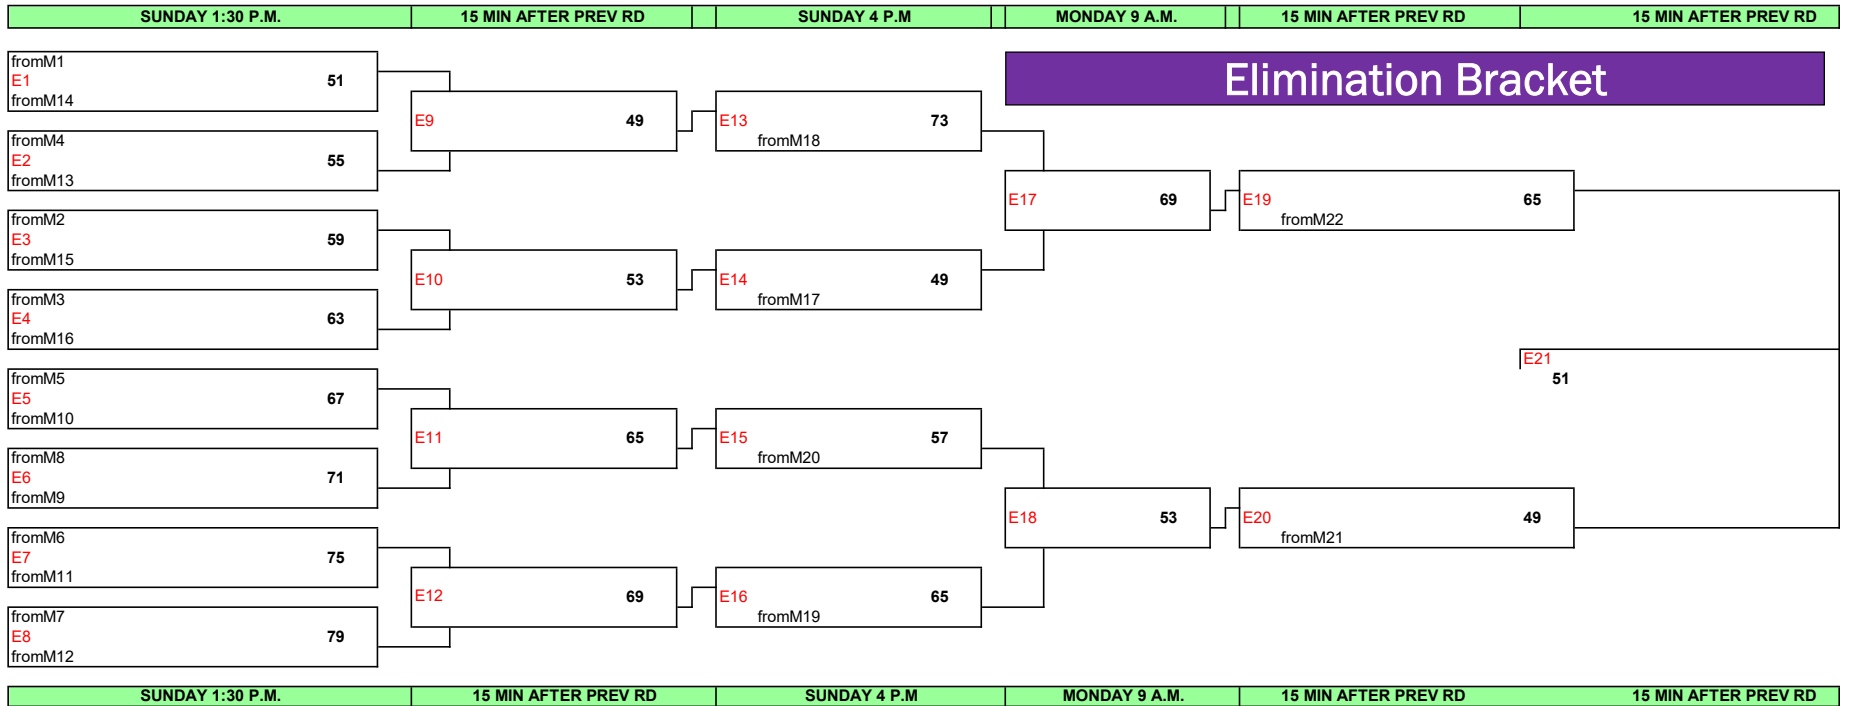

RD 1	RD 2	RD 4	RD 6	RD 7	RD 6	RD 4	RD 2	rd 1
SUNDAY 10 A.M.	15 MIN AFTER PREV RD	15 MIN AFTER PREV RD	MONDAY 9 A.M.	15 MIN AFTER PREV RD	MONDAY 9 A.M.	15 MIN AFTER PREV RD	15 MIN AFTER PREV RD	SUNDAY 10 A.M.

Stepladder Finals